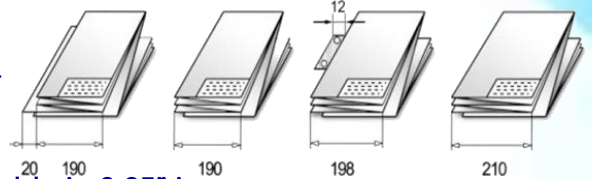

Media Length : 210mm – 50M / 8.3" – 164'

Media Weight : 60 – 110gr/m<sup>2</sup> / 16 – 28lb.bond

Media Type : Bond - Plain

Fold Size : 100mm – 420mm / 4" – 16" [ Adjustable ]

Fold Type : DIN, ANSI or ARCH sizes

Fan Fold Stacking : Up to 20 fan folded documents

Margin [Filing Edge] : 0mm – 50mm / 0" – 2" adjustable in 0.25" increments

Compatible KIP Systems : KIP 850/860/870/880/890/7170/7770/7970

[ Front stacking print required ]

The Eight Folding Programs can be individually programmed within the following range :

- **PACKAGE WIDTH**  
7.5", 8.0", 8.5", 9.5", 10", 11", 12" / 180mm ~ 420mm
- **FILING EDGE**  
1" / 0mm ~ 30mm
- **CROSS FOLD**  
11", 12" / 200mm ~ 420mm [ Adjustable ]