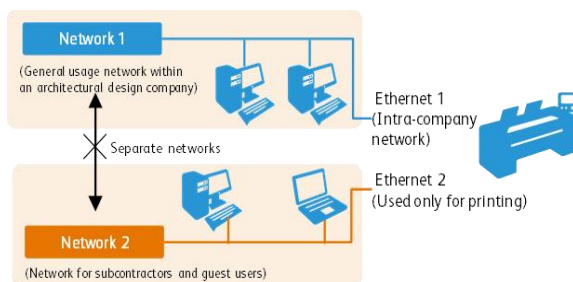

FUJI XEROX DOCUWIDE 3037 / 6057

A0 MONOCHROME MULTIFUNCTION DEVICES WITH ENHANCED PRINT SPEEDS AND RESOLUTION WHICH AIMS TO HELP ENHANCE WORKFLOWS AND OUTPUT FOR INDUSTRIES SUCH AS ARCHITECTURE, ENGINEERING AND CONSTRUCTION, WHICH REQUIRE FAST, HIGH QUALITY AND MULTI-SITE PRINTING OPERATIONS.

10.4 inch Colour UI Panel
Easy to see at a glance

- Type Console (Scanner, Printer, All-In-One)
- Printing Resolution 1200 x 1200 dpi
- Scanning Resolution 600 x 600 dpi
- Warm-up time 180 secs or less
- First copy output speed Within 22 secs (AO Size)
- Continuous Copy 99 sheets
- Hard disk Capacity 500 GB
- Memory Capacity 4 GB
- Paper Supply 2 Roll Model – Roll Paper Feed 1-Tray x 2, Manual Feed
4 Roll Model – Roll Paper Feed 2-Tray x 2, Manual Feed (DW 6057)
- Copy/Print Size 210 – 914.4mm (W) x 210-15,000mm (L)
- Document Type Text/Line, Text/Photo, Picture, Photo, Transparent, Blue Print, Uneven-toned background
- Dimension 1432(W) x 730(D) x 1353(H)
- Weight Approx. 245kg (DW 3037 – 2 Roll Model)
255kg (DW 6057 – 2 Roll Model)
- Options Paper Catch Tray (Front/Rear)
Color Scan Memory Kit / PS Kit
Digital Stamping Kit